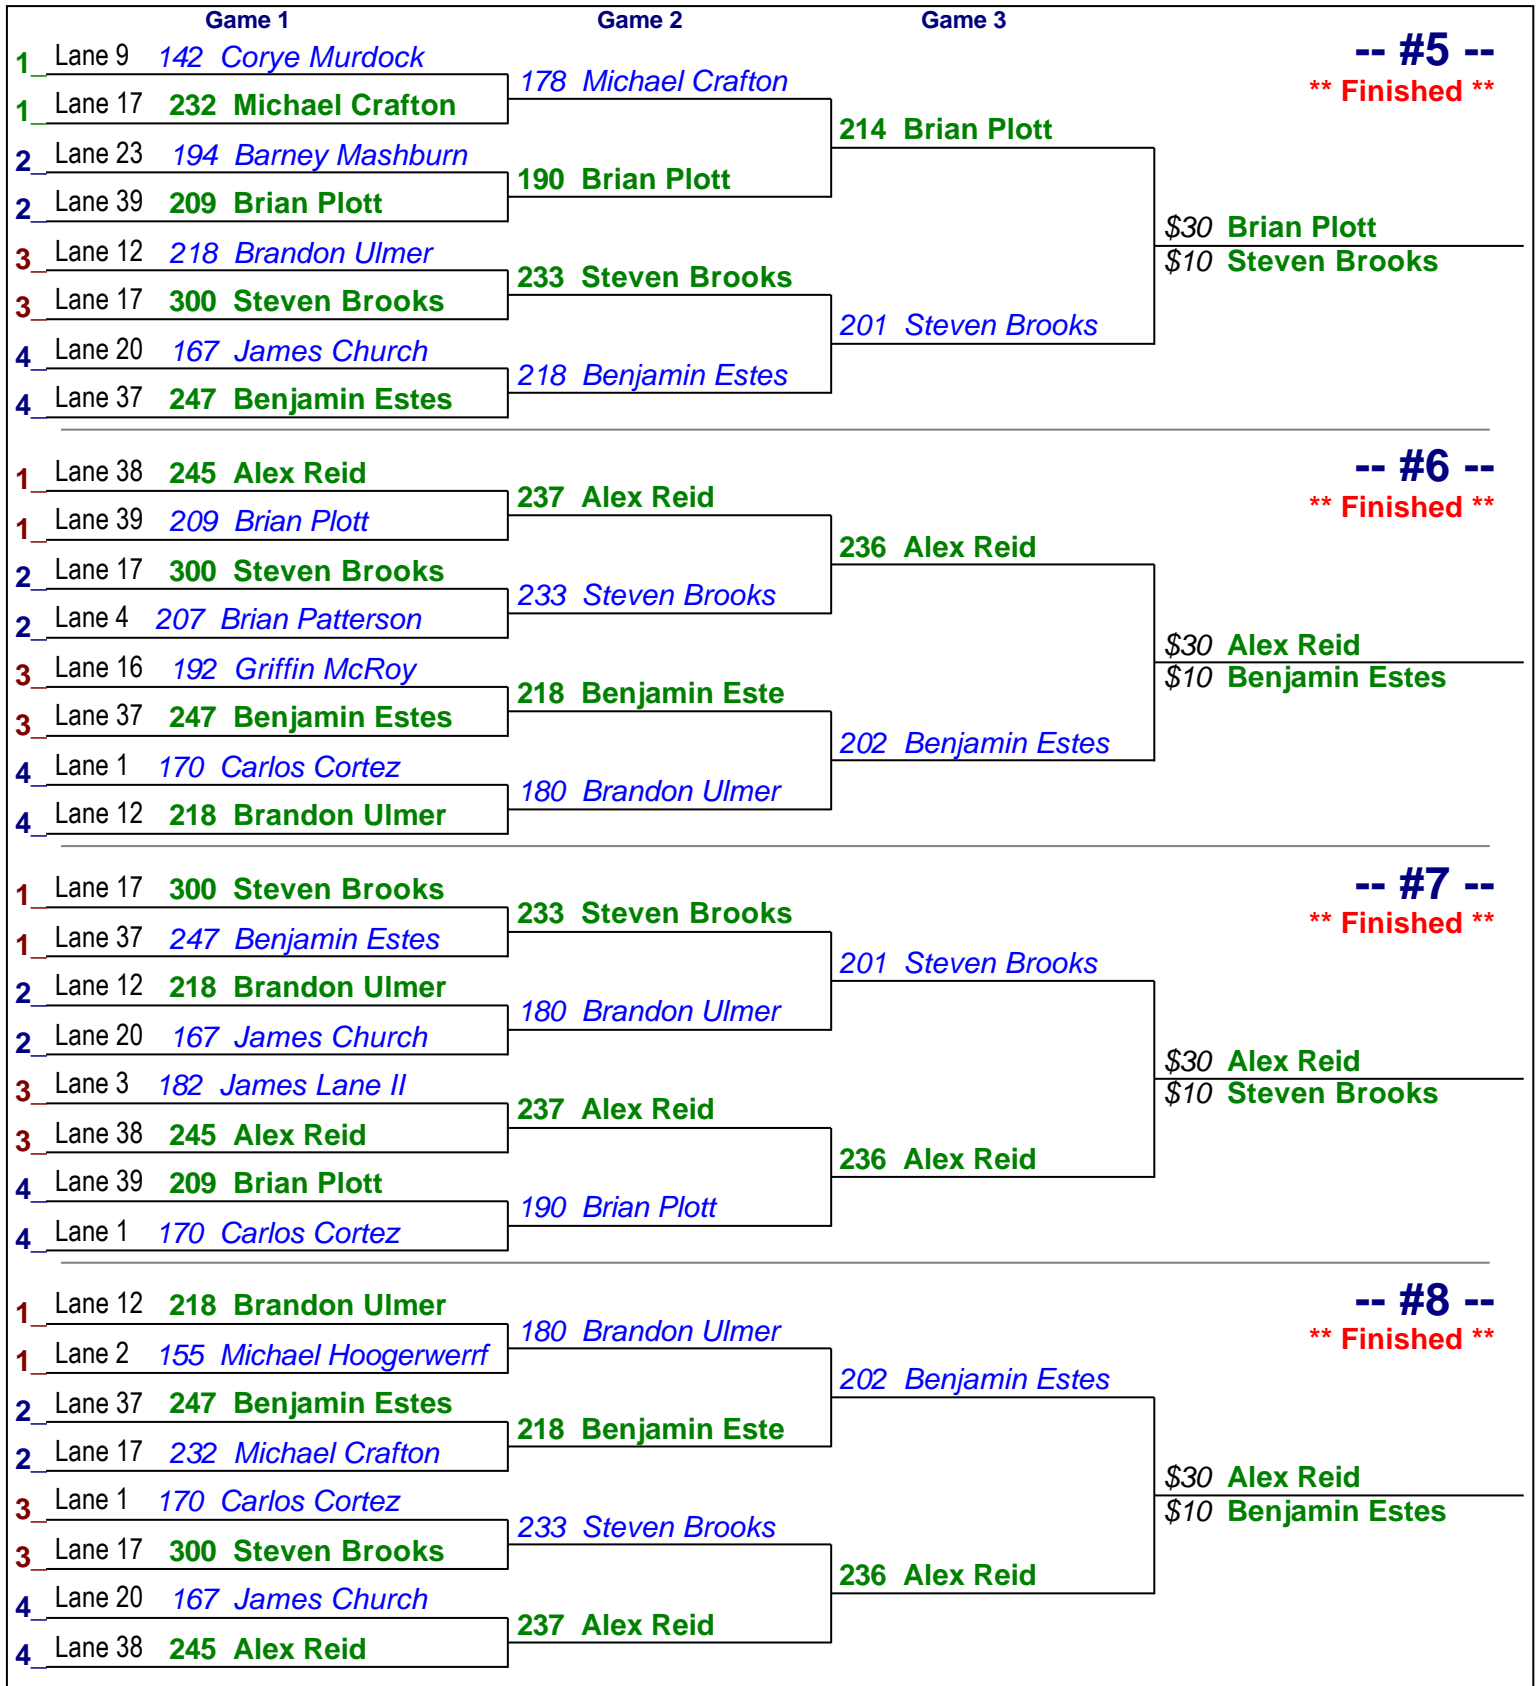

# Bracket Diagrams

Saturday 1:30 pm

## Victory Lanes

### \$6 Brackets - Scratch Doubles - Scratch

**\$6 Brackets - Scratch Doubles - Scratch**

**\$6 Brackets - Scratch Doubles - Scratch**