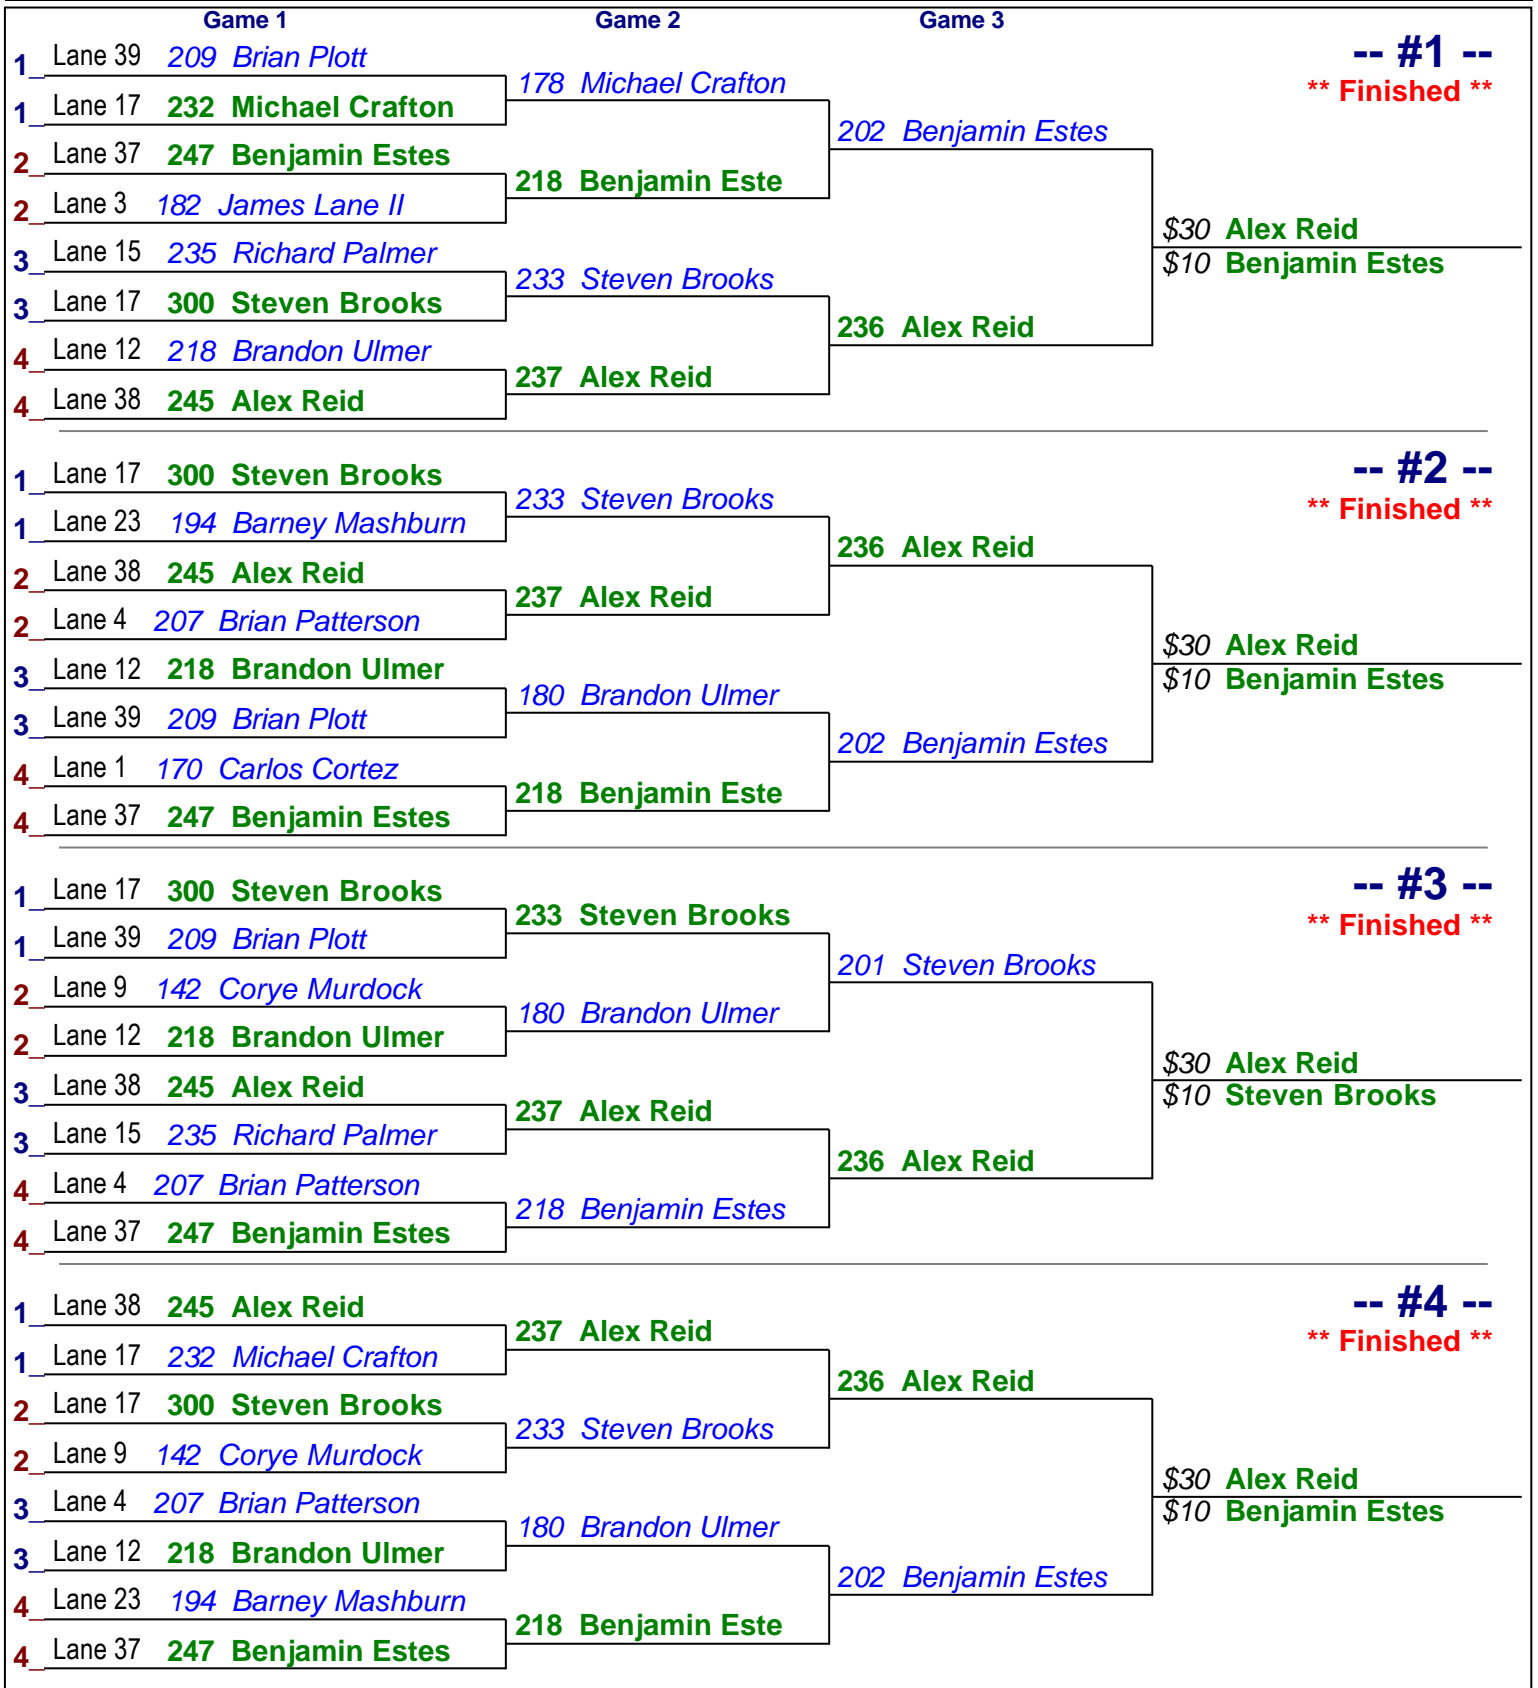

# Bracket Diagrams

Saturday 1:30 pm

## Victory Lanes

### \$6 Brackets - Scratch Doubles - Scratch

**\$6 Brackets - Scratch Doubles - Scratch**

**\$6 Brackets - Scratch Doubles - Scratch**